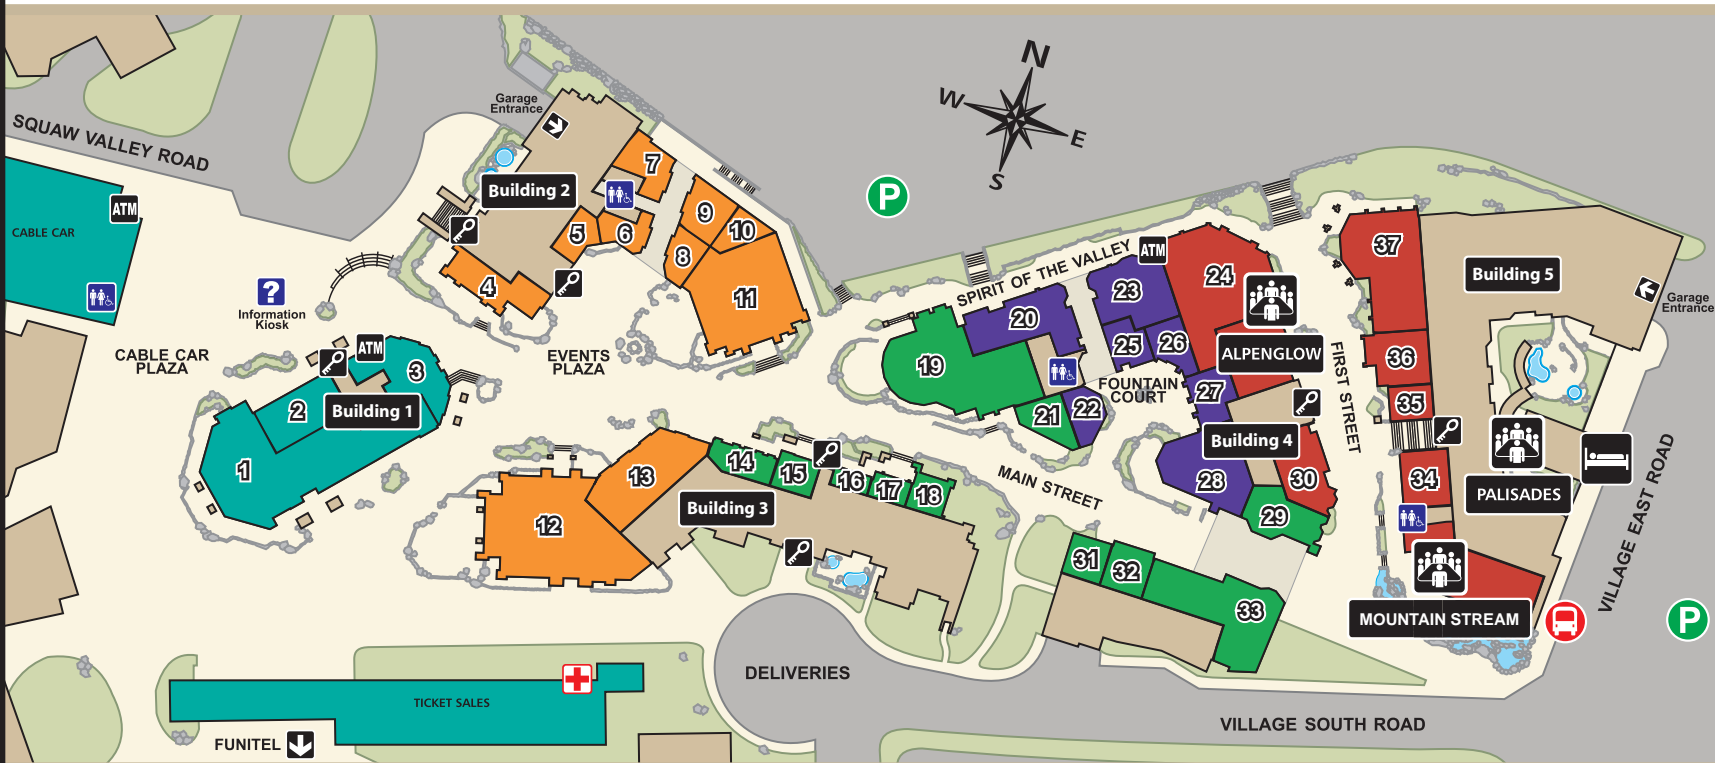

# THE VILLAGE AT SQUAW VALLEY USA

-  Lodging Check-In
-  Lodging Entrance
-  Conference Room
-  Restrooms
-  Parking
-  TART Bus Stop
-  Medical Clinic

## Boutiques & Galleries

-  Gallery Keoki
-  Lather & Fizz Bath Boutique
-  The Rainbow Bridge
-  Tails By The Lake Pet Shop
-  Waxen Moon Candle Studio

## Coffee, Soup & Snacks

-  Ben & Jerry's Ice Cream
-  Mountain Nectar
-  Soupa
-  Starbucks Coffee

## Lodging

-  Building 1 First Ascent Suites
-  Building 2 North Face Suites
-  Building 3 South Face Suites
-  Building 4 22 Station West
-  Building 5 22 Station East